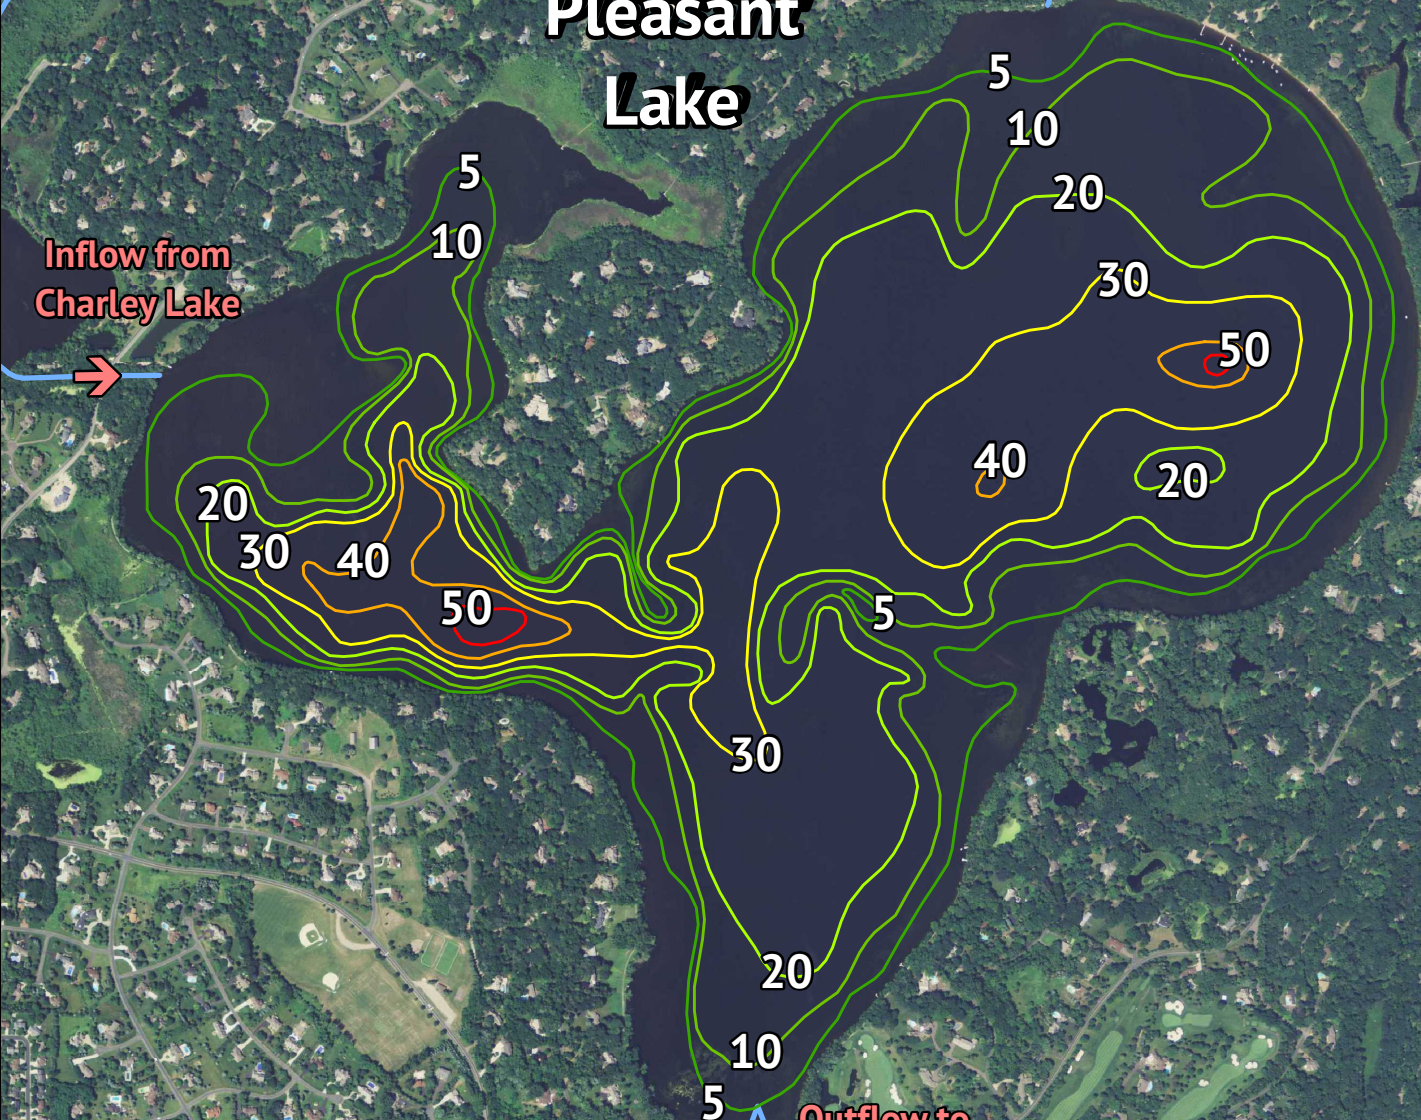

Long Marsh Stream  
←

Inflow from  
Deep Lake

Deep Lake Channel

# Pleasant Lake

Inflow from  
Charley Lake

Outflow to  
Sucker  
Lake