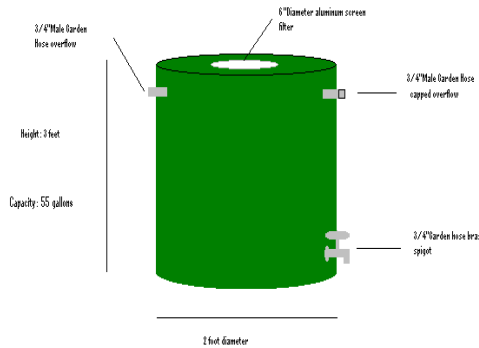

# of rainbarrels (max 2): \_\_\_\_\_

Total Cost \$45 x # of  
barrels: \_\_\_\_\_

For office use only:

Date Reviewed

Address Confirmed

Plastic 55 gallon rainbarrels will be offered to residents within the boundaries of the Vadnais Lake Area Water Management Organization (see map). The barrels will be offered at the reduced price of \$45.

This program, in conjunction with the Green Institute's Maplewood ReUse Center, will be on a first come first serve basis, from a limited supply so place your order early.

The rainbarrels come in blue and black and can be painted to match your house. Both have a 3/4" male garden hose over flow and a 3/4" male garden hose spigot. The barrels accept water through a screen on the top of the barrel