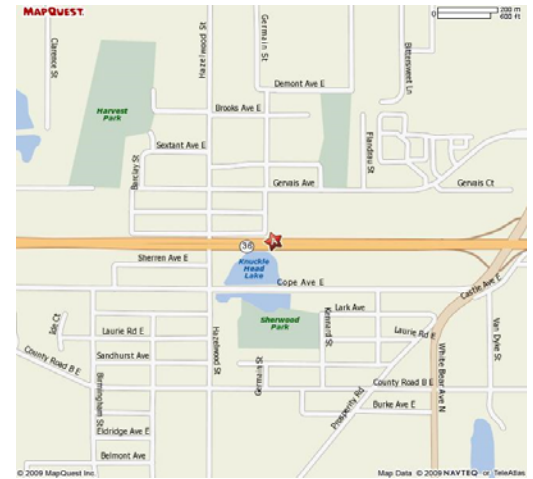

(1/2 mile West on Gervais off White Bear Ave)