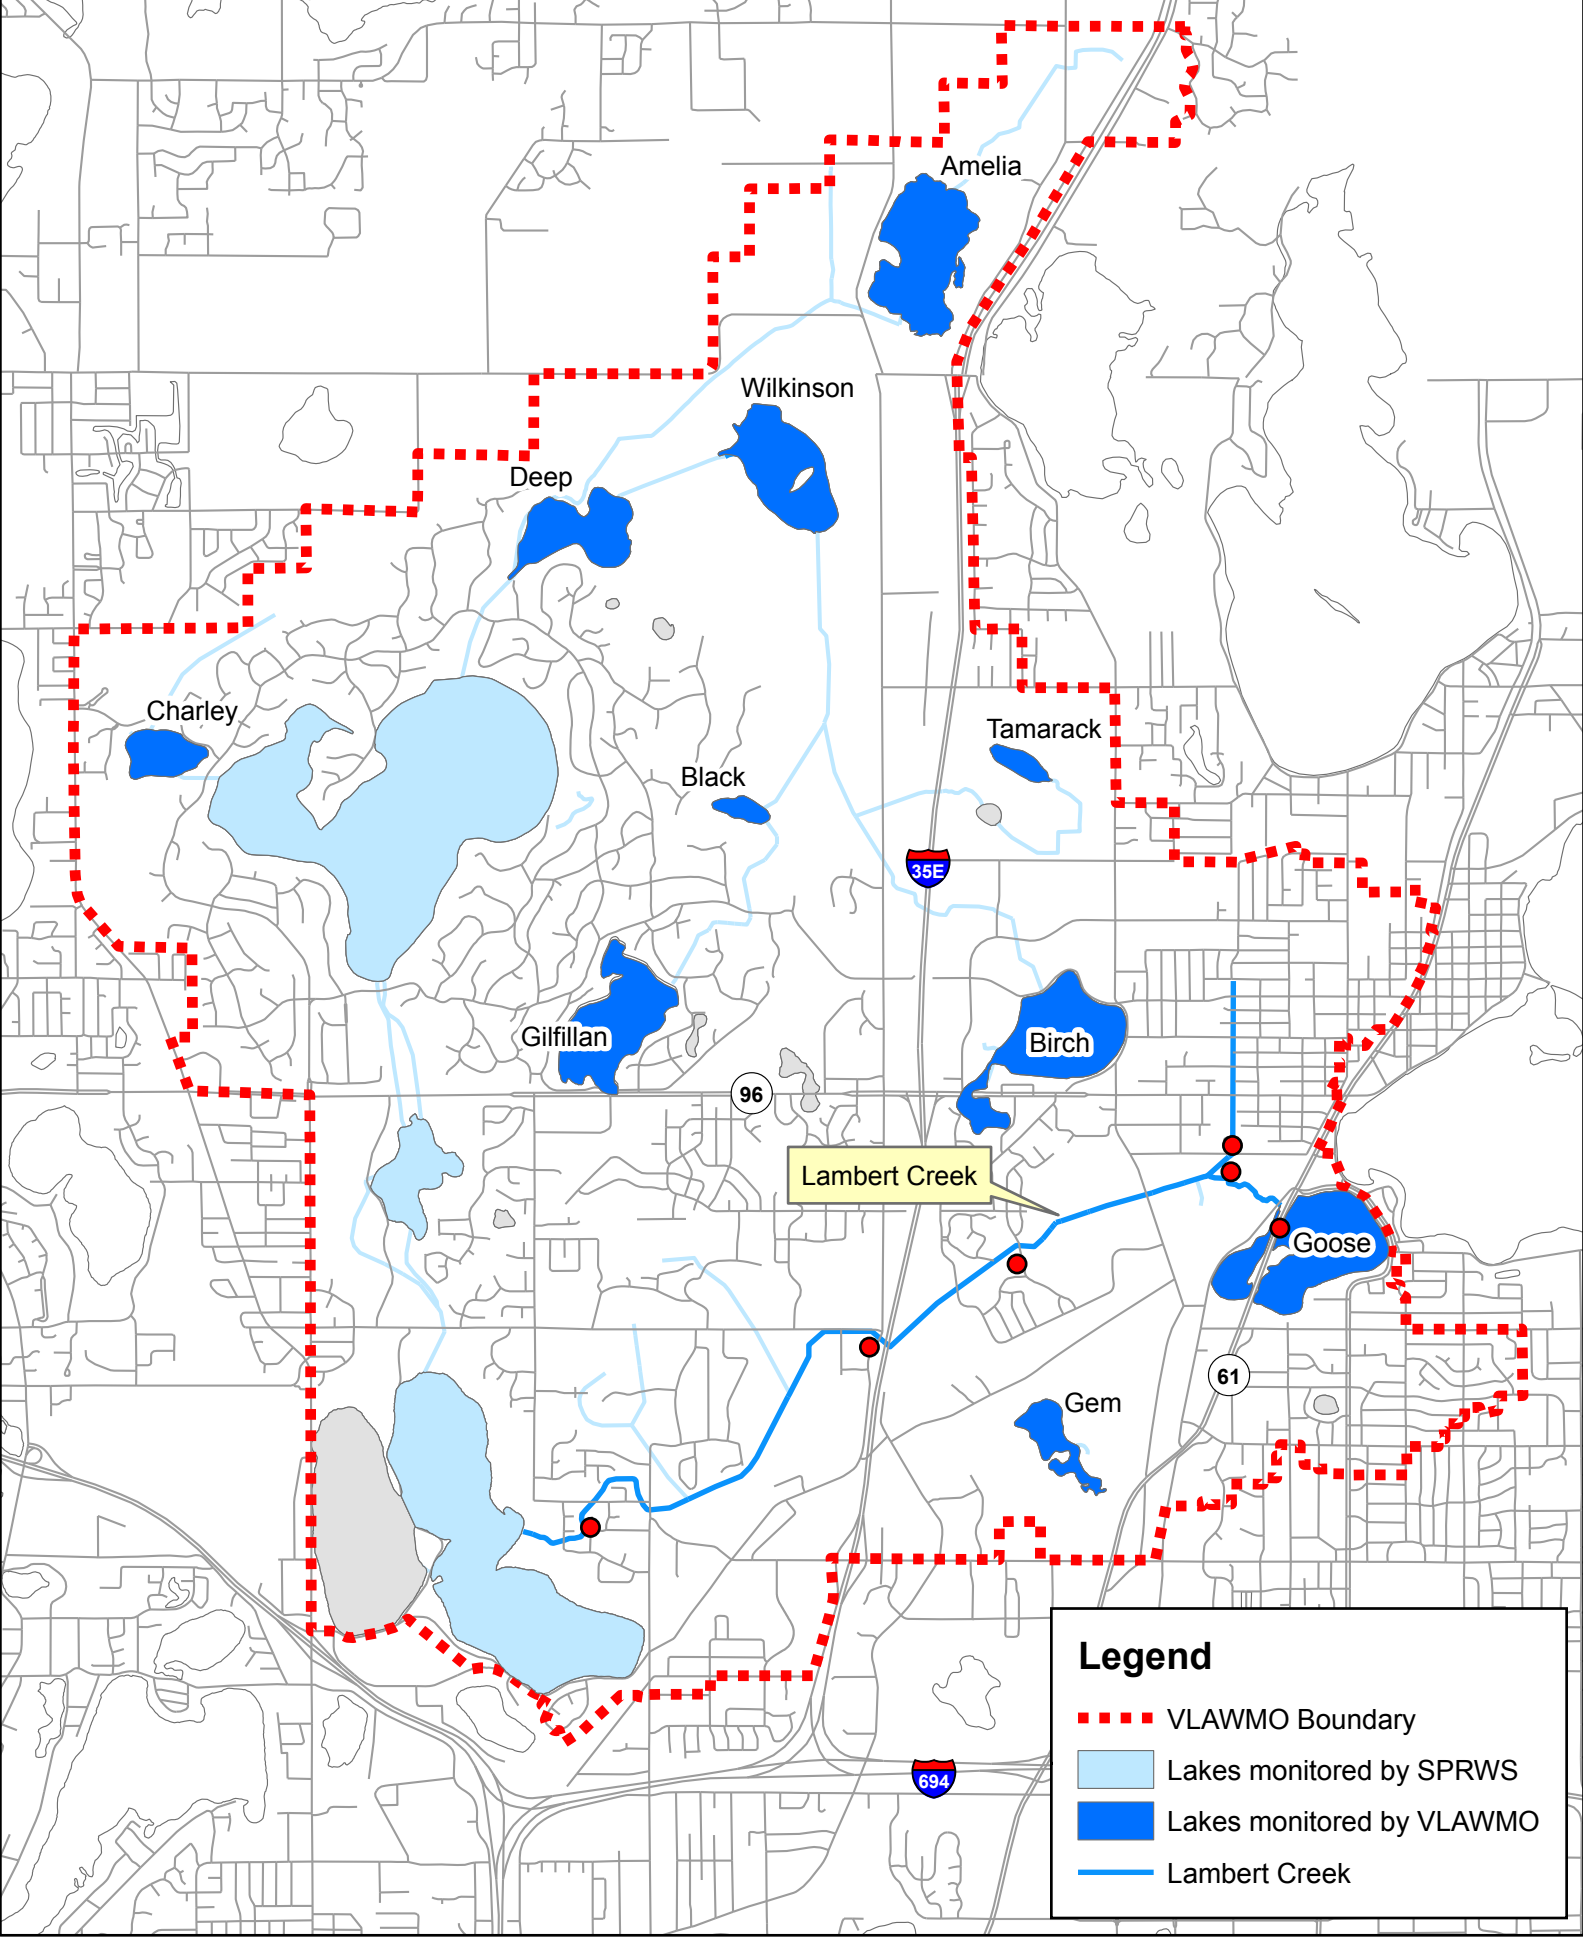

Monitoring Locations in VLAWMO

Legend

- VLAWMO Boundary
- Lakes monitored by SPRWS
- Lakes monitored by VLAWMO
- Lambert Creek