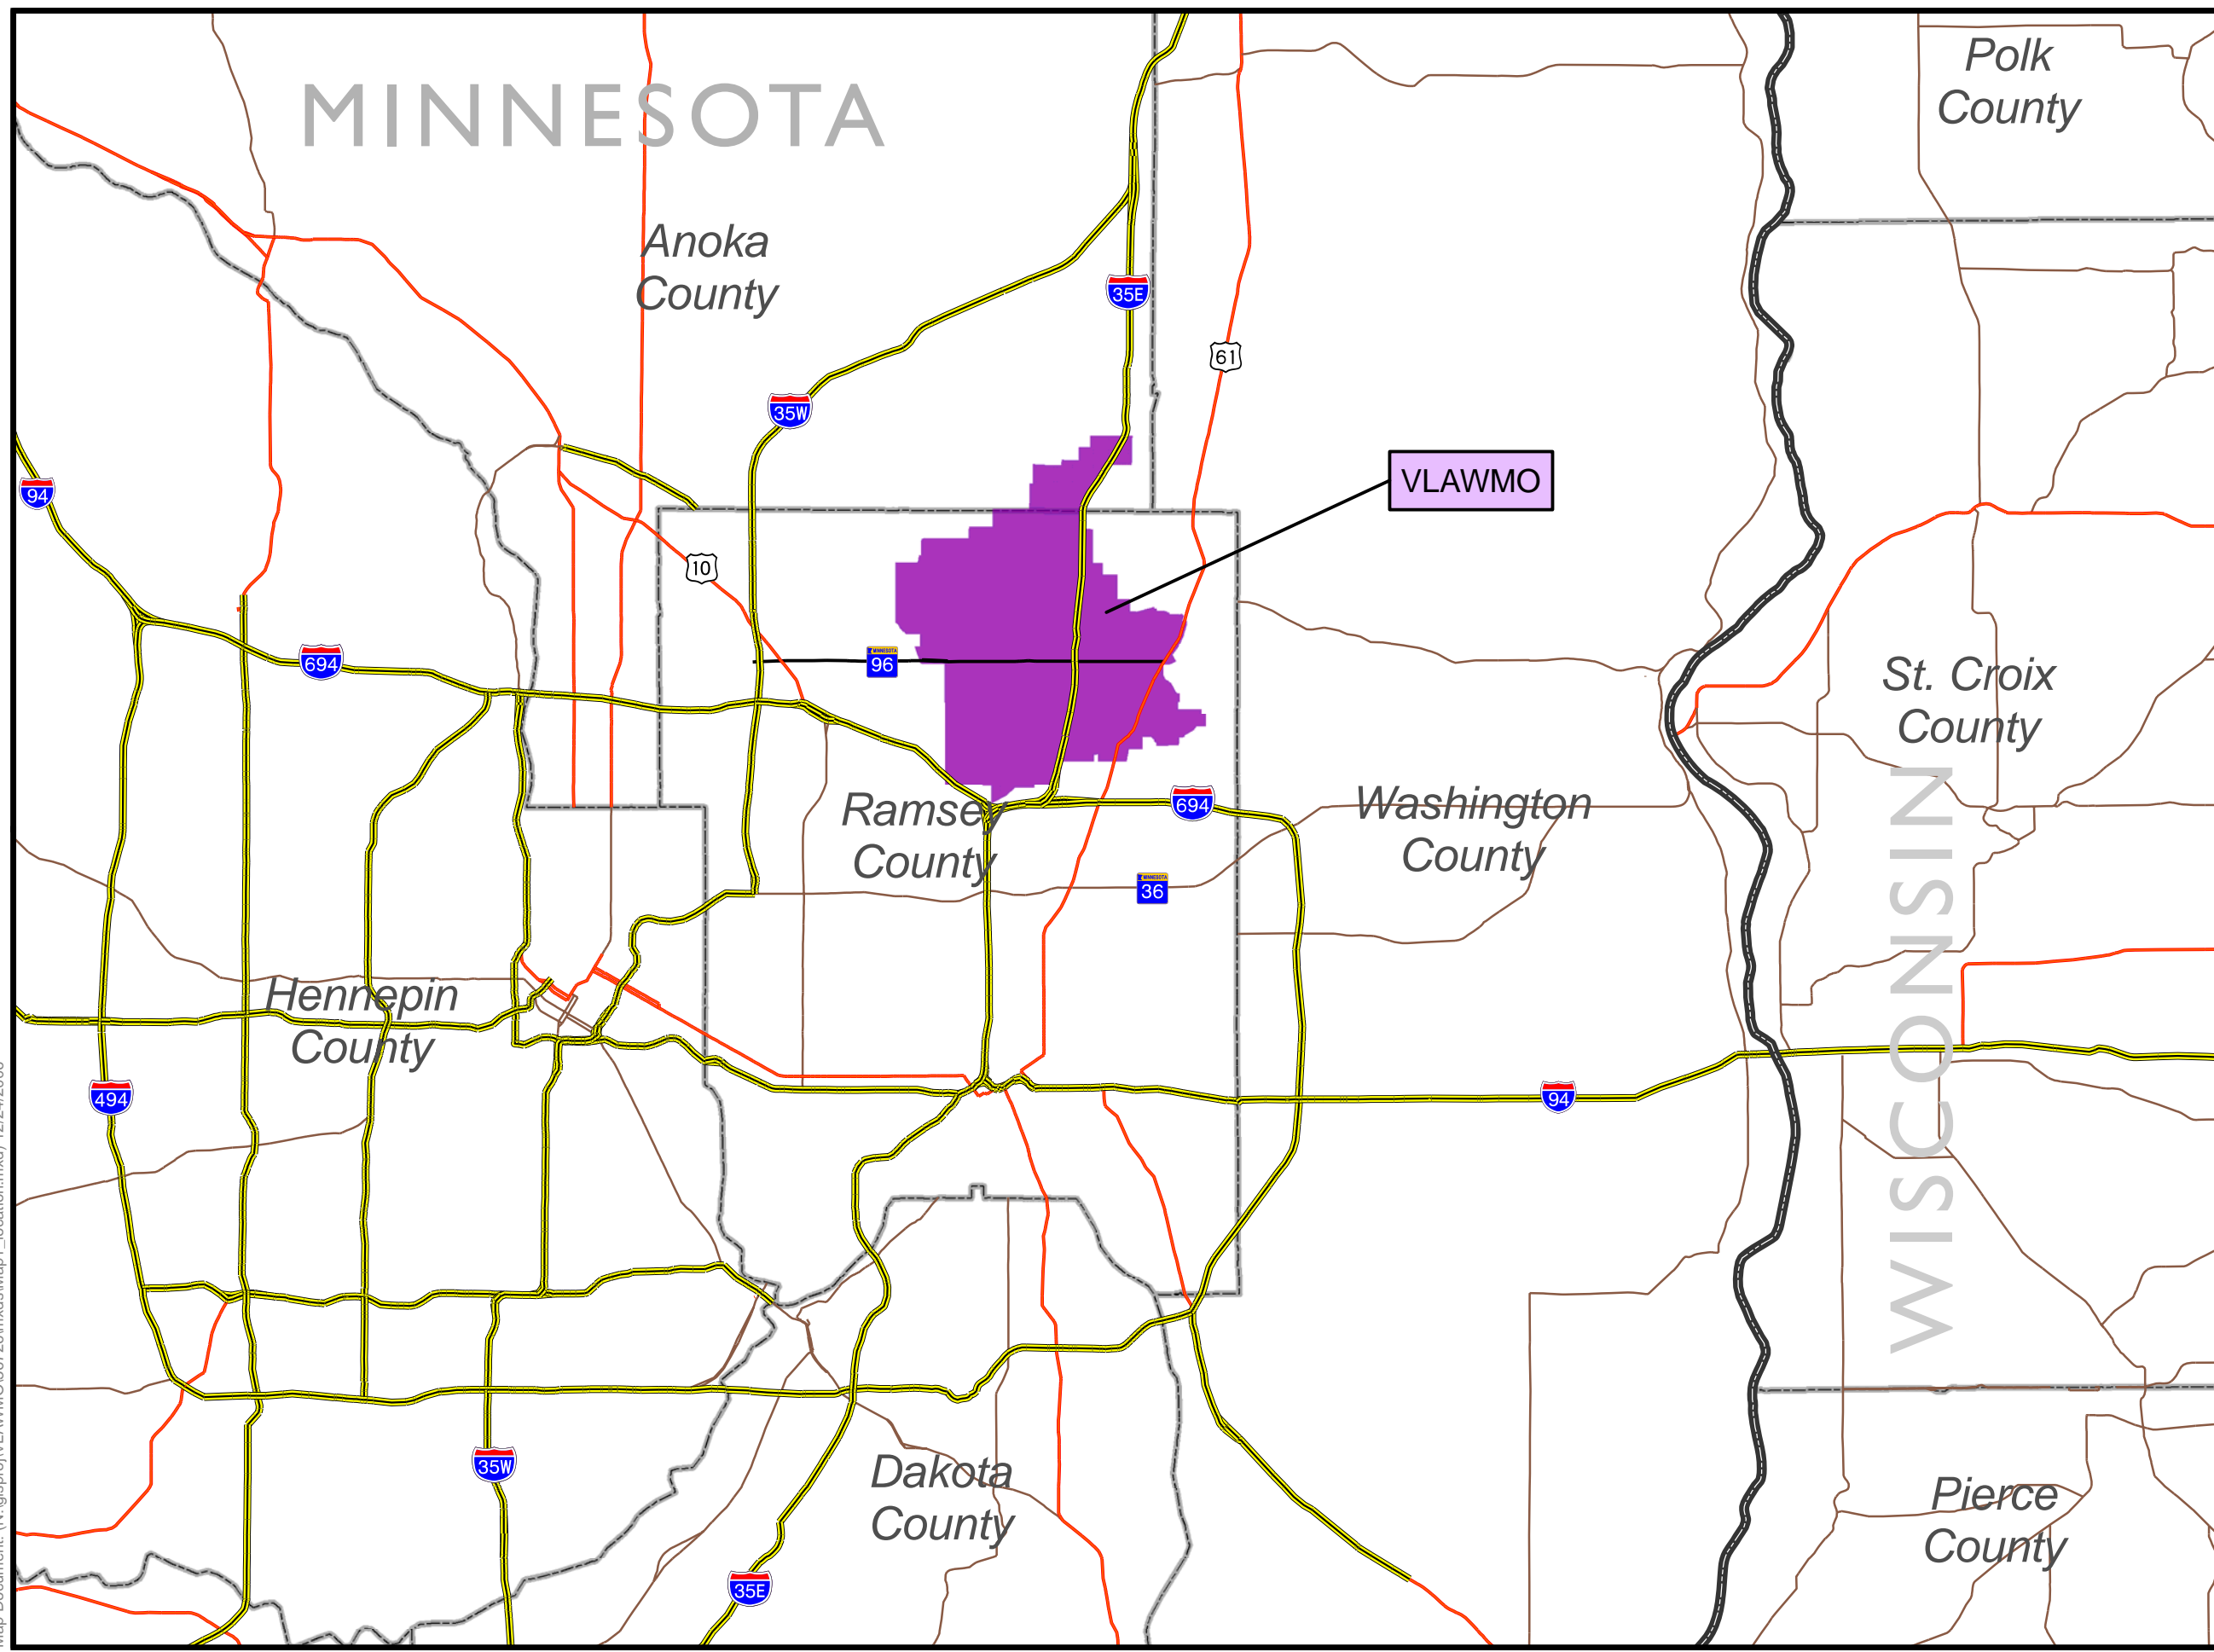

MINNESOTA

Figure 1-1
Vicinity Map
North Metro
VLAWMO

VLAWMO

Legend

-  Watershed District Boundary
-  Limited Access Highway
-  US Highway
-  State Highway

0 1 2 4 Miles